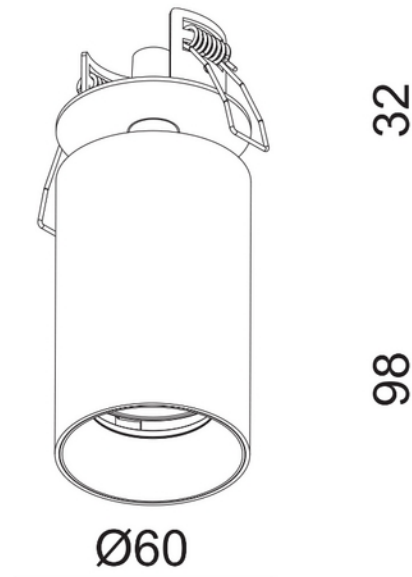

**PRODUCT DATA SHEET**

Tania Mini Basic GU10 max 7,5W led WH

Art.no: 101870-3

*Lighting Solutions*

## Tania Mini Basic GU10 max 7,5W led WH

Tania Mini Basic GU10 is a recessed spotlight that can be tilted and rotated. Available in white and black color. Gold frontring can be bought separately. Lightbulb are not included.

**PRODUCT DATA SHEET**

Tania Mini Basic GU10 max 7,5W led WH

Art.no: 101870-3

*Lighting Solutions***PHOTOMETRIC DATA**

Lens (Diffuser)	None
-----------------	------

**DIMENSIONS**

Length (product) (mm)	98.0
Diameter (product) (mm)	60.0