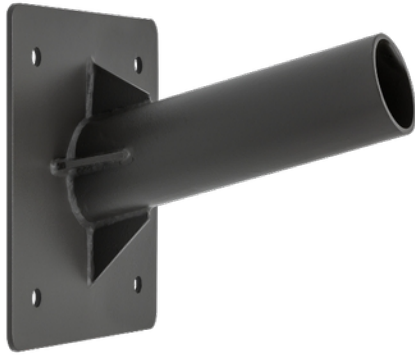

FDV DOCUMENTATION

Wall bracket for Montana, Joule, Anka GR - C5

Art.no: 101910-01

Lighting Solutions

Wall bracket for Montana, Joule, Anka GR - C5

SPECIFICATIONS	
Length (product) (mm)	195.0
Width (product) (mm)	200.0
Height (product) (mm)	200.0