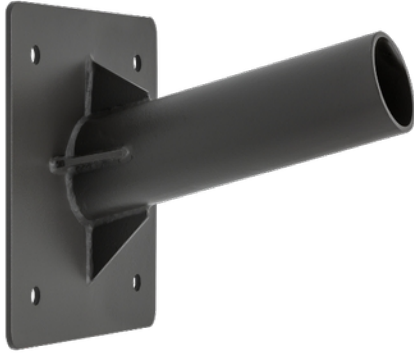

**PRODUCT DATA SHEET**

Wall bracket for Montana, Joule, Anka GR - C5

Art.no: 101910-01

*Lighting Solutions*

Wall bracket for Montana, Joule, Anka GR - C5

TECHNICAL DATA	
Outdoor	Yes

DIMENSIONS	
Length (product) (mm)	195.0
Width (product) (mm)	200.0
Height (product) (mm)	200.0

MATERIALS AND SURFACES	
Color	Grey

ENERGY AND CERTIFICATIONS	
CE mark	Yes