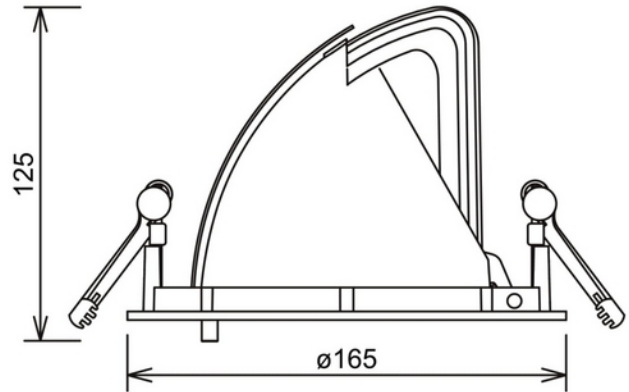

**FDV DOCUMENTATION**

Zeta Mini ArcticWhite 3350lm 932 15° 27W BK 18i3

Art.no: 1020-7-15-2

*Lighting Solutions*

155mm

Zeta Mini ArcticWhite 3350lm 932 15° 27W BK 18i3

SPECIFICATIONS	
Forward Voltage LED (max tp=25) (V)	34.8
Forward Voltage LED (min tp=65) (V)	16.7
CC (forward voltage driver) (V)	44.0
Inrush current time (µs)	150.0
Inrush current I _{max} (A)	25.0
Length (product) (mm)	165.0
Width (product) (mm)	165.0
Height (product) (mm)	125.0
Weight (product) (kg)	0.95