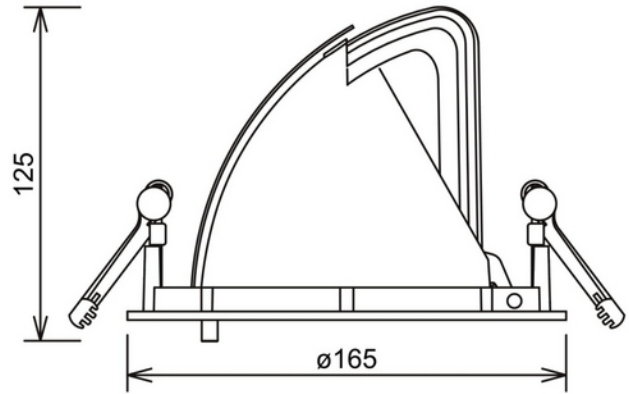

**FDV DOCUMENTATION**

Zeta Mini 2200lm FreshFood 824 15° 27W BK 18i3
 Art.no: 1021-7-15-2

Lighting Solutions

 155mm

Zeta Mini 2200lm FreshFood 824 15° 27W BK 18i3

SPECIFICATIONS	
CC (forward voltage driver) (V)	44.0
Inrush current time (µs)	150.0
Inrush current I _{max} (A)	25.0
Length (product) (mm)	165.0
Width (product) (mm)	165.0
Height (product) (mm)	125.0
Weight (product) (kg)	0.95