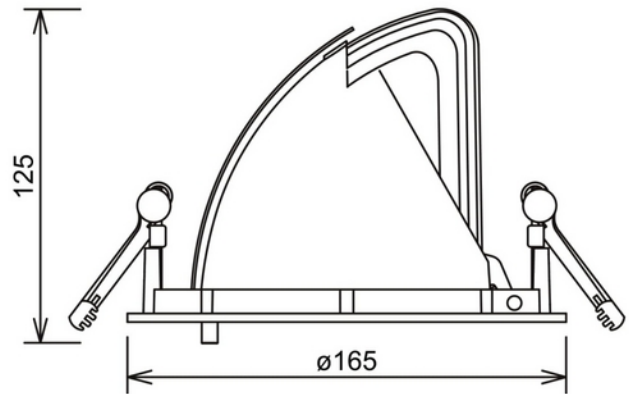

**PRODUCT DATA SHEET**

Zeta Mini 2200lm FreshFood 824 15° 27W BK 18i3

Art.no: 1021-7-15-2

*Lighting Solutions*

155mm

## Zeta Mini 2200lm FreshFood 824 15° 27W BK 18i3

Zeta Mini is a small flexible LED downlight replacing the well-known Zebra mini, offering the same great quality and adjustment possibilities. The Zeta mini is supplied with 18i3 cable connector and can be delivered with a variety of connection options. The down light is available in three different colors.

DIMENSIONS	
Length (product) (mm)	165.0
Width (product) (mm)	165.0
Height (product) (mm)	125.0
Weight (product) (kg)	0.95

MATERIALS AND SURFACES	
Color	Black

**PRODUCT DATA SHEET**

Zeta Mini 2200lm FreshFood 824 15° 27W BK 18i3