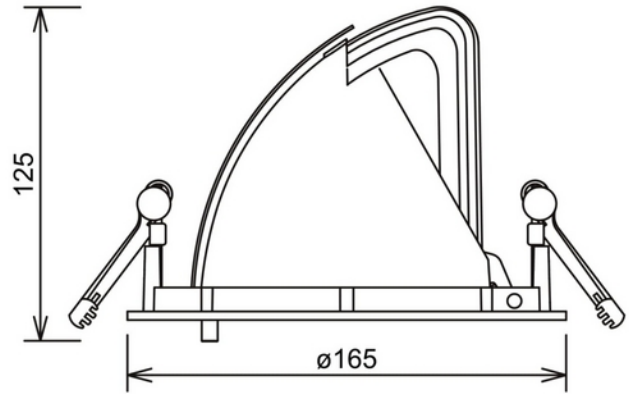

**FDV DOCUMENTATION**

Zeta Mini 2200lm FreshFood 824 15° 27W WH 18i3

Art.no: 1021-7-15-3

*Lighting Solutions*

155mm

## Zeta Mini 2200lm FreshFood 824 15° 27W WH 18i3

SPECIFICATIONS	
CC (forward voltage driver) (V)	44.0
Inrush current time (µs)	150.0
Inrush current I <sub>max</sub> (A)	25.0
Length (product) (mm)	165.0
Width (product) (mm)	165.0
Height (product) (mm)	125.0
Weight (product) (kg)	0.95