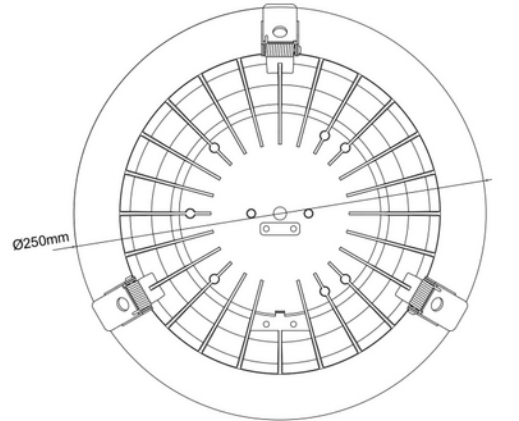

**PRODUCT DATA SHEET**

Leila R 1500lm 930 Opal 13W cut out Ø210-240 w/o driver BK

Art.no: 102221-01-2

*Lighting Solutions*

Leila R 1500lm 930 Opal 13W cut out Ø210-240 w/o driver BK

Leila R Downlight is a recessed LED downlight developed specifically for retail and commercial projects, with a focus on high performance and visual comfort. It delivers powerful light with excellent color rendering. Leila R is designed to replace older downlights, making it perfect for renovation projects and replacing compact fluorescent fixtures. The cut-out size matches legacy downlights, making installation quick and easy. With Leila R, you get modern, energy-efficient LED technology in a simple and efficient way. Delivered without driver – see accessories for recommended driver.

ELECTRICAL DATA	
Protection Class (system)	2
Dimming (system)	Depending on Driver
Voltage (system) [V]	230V 50Hz

TECHNICAL DATA	
IP (system)	IP20
Outdoor	No

**PRODUCT DATA SHEET**

Leila R 1500lm 930 Opal 13W cut out Ø210-240 w/o driver BK

Art.no: 102221-01-2

*Lighting Solutions*

PHOTOMETRIC DATA	
Efficacy (system) (lm/W)	90
CRI / Ra (>=)	90
CCT (Color Temperature) (K)	3000
Color Code	930
Lightsource Type	LED (built in)
Lens (Diffuser)	Opal
Lifetime (h)	L80B10: 100 000
MacAdam (SDCM)	2
Forward Voltage LED (max tp=25) (V)	34.0
Driftspenning LED (min tp=65) (V)	31.0

DIMENSIONS	
Height (product) (mm)	84.0
Diameter (product) (mm)	250.0

MATERIALS AND SURFACES	
Color	Black
Housing Material	Aluminium

INSTALLATION AND CONNECTION	
Areas of use	Generally, Office, Shop
Mounting	Recessed, Ceiling
Connection (system)	Depending on driver