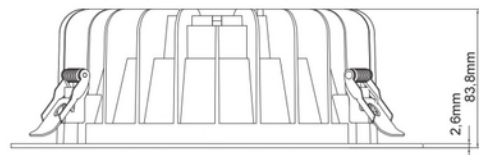

**PRODUCT DATA SHEET**

Leila R 1500lm 930 Opal 13W cut out Ø210-240 w/o driver BK

Art.no: 102221-01-2

*Lighting Solutions*

Leila R 1500lm 930 Opal 13W cut out Ø210-240 w/o driver BK

Leila R Downlight is a recessed LED downlight developed specifically for retail and commercial projects, with a focus on high performance and visual comfort. It delivers powerful light with excellent color rendering. Leila R is designed to replace older downlights, making it perfect for renovation projects and replacing compact fluorescent fixtures. The cut-out size matches legacy downlights, making installation quick and easy. With Leila R, you get modern, energy-efficient LED technology in a simple and efficient way. Delivered without driver – see accessories for recommended driver.

ELECTRICAL DATA	
Protection Class (system)	2
Dimming (system)	Depending on Driver
Voltage (system) [V]	230V 50Hz

TECHNICAL DATA	
IP (system)	IP20
Outdoor	No

**PRODUCT DATA SHEET**

Leila R 1500lm 930 Opal 13W cut out Ø210-240 w/o driver BK

DIMENSIONS	
Height (product) (mm)	84.0
Diameter (product) (mm)	250.0

MATERIALS AND SURFACES	
Color	Black
Housing Material	Aluminium

INSTALLATION AND CONNECTION	
Areas of use	Generally, Office, Shop
Mounting	Recessed, Ceiling
Connection (system)	Depending on driver