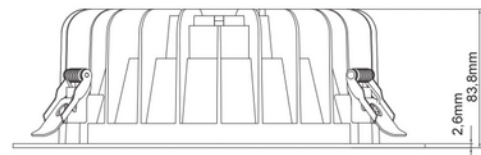

**FDV DOCUMENTATION**

Leila R 1500lm 930 Opal 13W cut out Ø210-240 w/o driver WH
Art.no: 102221-01-3

Lighting Solutions

Leila R 1500lm 930 Opal 13W cut out Ø210-240 w/o driver WH

SPECIFICATIONS	
Forward Voltage LED (max tp=25) (V)	34.0
Forward Voltage LED (min tp=65) (V)	31.0
Height (product) (mm)	84.0
Diameter (product) (mm)	250.0

FDV DOCUMENTATION

Leila R 1500lm 930 Opal 13W cut out Ø210-240 w/o driver WH

Art.no: 102221-01-3

Lighting Solutions

LIGHT DISTRIBUTION