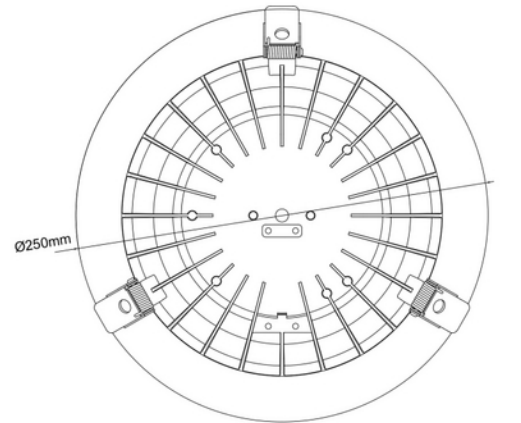

**FDV DOCUMENTATION**

Leila R 1500lm 930 Opal 13W cut out Ø210-240 w/o driver WH
Art.no: 102221-01-3

Lighting Solutions

Leila R 1500lm 930 Opal 13W cut out Ø210-240 w/o driver WH

SPECIFICATIONS	
Forward Voltage LED (max tp=25) (V)	34.0
Forward Voltage LED (min tp=65) (V)	31.0
Height (product) (mm)	84.0
Diameter (product) (mm)	250.0

FDV DOCUMENTATION

Leila R 1500lm 930 Opal 13W cut out Ø210-240 w/o driver WH

Art.no: 102221-01-3

Lighting Solutions

LIGHT DISTRIBUTION