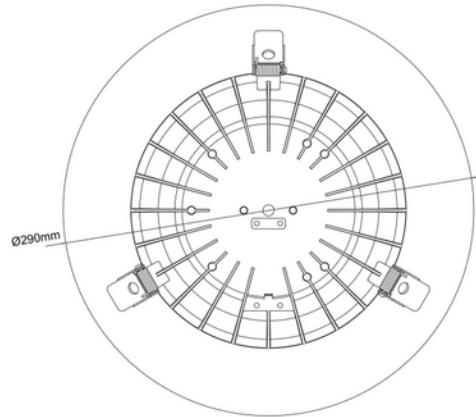

**FDV DOCUMENTATION**

Leila R 2600lm 930 Opal 23W cut out Ø240-270 w/o driver WH  
Art.no: 102230-01-3

*Lighting Solutions*

## Leila R 2600lm 930 Opal 23W cut out Ø240-270 w/o driver WH

SPECIFICATIONS	
Diameter (product) (mm)	290.0

**FDV DOCUMENTATION**

Leila R 2600lm 930 Opal 23W cut out Ø240-270 w/o driver WH

Art.no: 102230-01-3