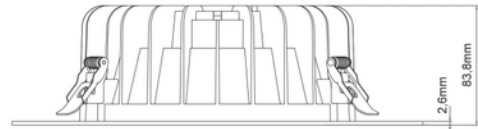

**FDV DOCUMENTATION**

Leila R 2600lm 930 Opal 23W cut out Ø240-270 w/o driver WH  
Art.no: 102230-01-3

*Lighting Solutions*

## Leila R 2600lm 930 Opal 23W cut out Ø240-270 w/o driver WH

SPECIFICATIONS	
Diameter (product) (mm)	290.0

**FDV DOCUMENTATION**

Leila R 2600lm 930 Opal 23W cut out Ø240-270 w/o driver WH

Art.no: 102230-01-3