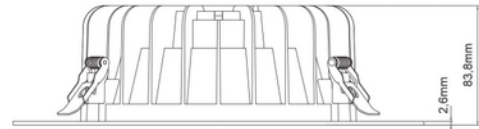

**PRODUCT DATA SHEET**

Leila R 2600lm 930 Opal 23W cut out Ø240-270 w/o driver WH  
Art.no: 102230-01-3

*Lighting Solutions*

## Leila R 2600lm 930 Opal 23W cut out Ø240-270 w/o driver WH

Leila R with cut out Ø240-270mm. Developed to change from halogen to downlight with latest LED technology. High Efficiency, easy installation. Delivered without driver. See accessories for correct driver-

DIMENSIONS	
Diameter (product) (mm)	290.0

MATERIALS AND SURFACES	
Color	White
Housing Material	Aluminium

INSTALLATION AND CONNECTION	
Areas of use	Generally, Office, Shop
Mounting	Recessed, Ceiling
Connection (system)	Depending on driver