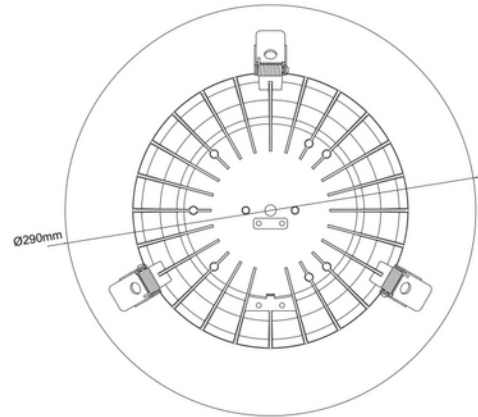

**PRODUCT DATA SHEET**

Leila R 2600lm 930 Opal 23W cut out Ø240-270 w/o driver WH  
Art.no: 102230-01-3

*Lighting Solutions*

## Leila R 2600lm 930 Opal 23W cut out Ø240-270 w/o driver WH

Leila R with cut out Ø240-270mm. Developed to change from halogen to downlight with latest LED technology. High Efficiency, easy installation. Delivered without driver. See accessories for correct driver-

DIMENSIONS	
Diameter (product) (mm)	290.0

MATERIALS AND SURFACES	
Color	White
Housing Material	Aluminium

INSTALLATION AND CONNECTION	
Areas of use	Generally, Office, Shop
Mounting	Recessed, Ceiling
Connection (system)	Depending on driver

ENERGY AND CERTIFICATIONS	
CE mark	Yes

**PRODUCT DATA SHEET**

Leila R 2600lm 930 Opal 23W cut out Ø240-270 w/o driver WH  
Art.no: 102230-01-3

*Lighting Solutions*

**LIGHT DISTRIBUTION**