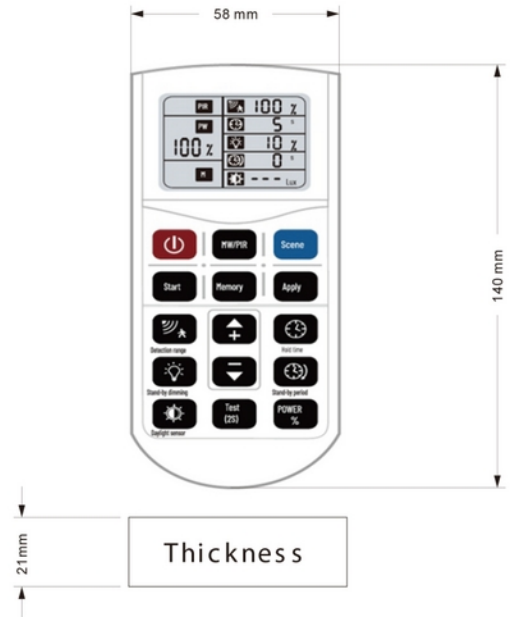

Lighting Solutions

Ufo T & U - Remote (sensor settings)

SPECIFICATIONS	
Length (product) (mm)	140.0
Width (product) (mm)	58.0
Height (product) (mm)	21.0