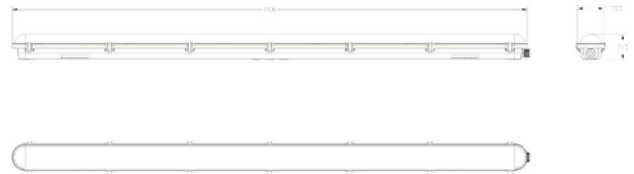

**FDV DOCUMENTATION**

Stream I 6800lm 840 Opal 120° 40W 5x2,5 L:1500mm

Art.no: 102431-02

*Lighting Solutions*

## Stream I 6800lm 840 Opal 120° 40W 5x2,5 L:1500mm

SPECIFICATIONS	
Operating temperature (°C)	35
CC (driver) [mA]	350
CC (forward voltage driver) (V)	114.0
Inrush current time (µs)	170.0
Inrush current I <sub>max</sub> (A)	16.0
Length (product) (mm)	1500.0
Width (product) (mm)	79.5
Height (product) (mm)	84.5
Weight (product) (kg)	2.0

**FDV DOCUMENTATION**

Stream I 6800lm 840 Opal 120° 40W 5x2,5 L:1500mm

Art.no: 102431-02

*Lighting Solutions*

**LIGHT DISTRIBUTION**