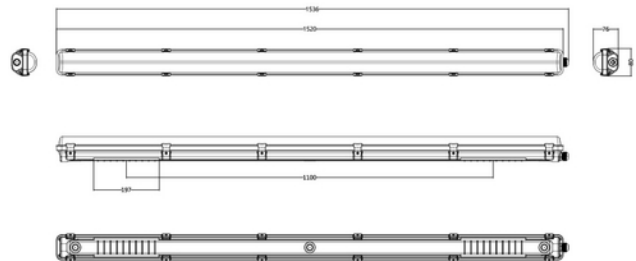

**FDV DOCUMENTATION**

Stream Y NWC 7200lm 840 Opal 120° 42W 5x2,5 IP65 L:1536mm

Art.no: 102452-NW-02

*Lighting Solutions*

Stream Y NWC 7200lm 840 Opal 120° 42W 5x2,5 IP65 L:1536mm

SPECIFICATIONS	
Operating temperature (°C)	40
Length (product) (mm)	1536.0
Width (product) (mm)	76.0
Height (product) (mm)	80.0
Weight (product) (kg)	2.04

FDV DOCUMENTATION

Stream Y NWC 7200lm 840 Opal 120° 42W 5x2,5 IP65 L:1536mm

Art.no: 102452-NW-02

Lighting Solutions

LIGHT DISTRIBUTION