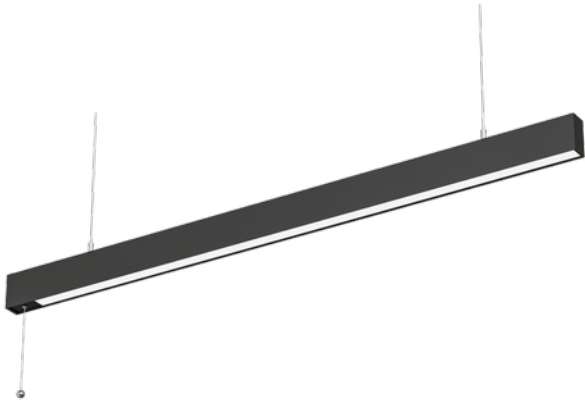

**FDV DOCUMENTATION**

Benu Slim 6700lm 930 140°/90° 50W BK Switchdim Pullsw 18i3  
 Art.no: 102521-140-2

*Lighting Solutions*

## Benu Slim 6700lm 930 140°/90° 50W BK Switchdim Pullsw 18i3

SPECIFICATIONS	
Type of Dimming (system)	DALI2
Operating temperature (°C)	40
Forward Voltage LED (max tp=25) (V)	3.0
Forward Voltage LED (min tp=65) (V)	2.5
Length (product) (mm)	1206.0
Width (product) (mm)	35.0
Height (product) (mm)	70.0
Weight (product) (kg)	1.95