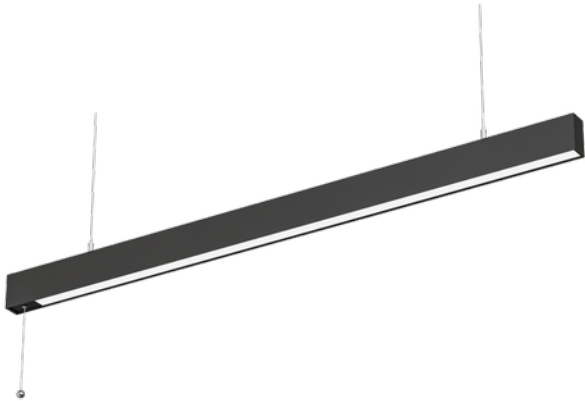

**PRODUCT DATA SHEET**

Benu Slim 6700lm 930 140°/90° 50W BK Switchdim Pullsw 18i3

Art.no: 102521-140-2

*Lighting Solutions*

Benu Slim 6700lm 930 140°/90° 50W BK Switchdim Pullsw 18i3

Benu Slim is ideal for offices, meeting rooms, and other workspaces that require good lighting. With an impressive color rendering index (CRI) of 90 and a warm color temperature of 3000K, this LED luminaire creates a comfortable atmosphere. With a luminous flux of 7800lm and an efficiency of 138 lm/W, it provides powerful and energy-efficient lighting. The product has a length of 1200mm, width of 35mm, height of 70mm, and an IP rating of IP20, making it suitable for office spaces.