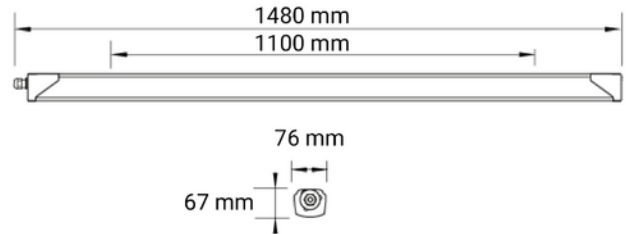

**FDV DOCUMENTATION**

Base 6000lm 840 Opal 45W IP69K L=1480mm 3m cable PMMA
Art.no: 10254834

Lighting Solutions

Base 6000lm 840 Opal 45W IP69K L=1480mm 3m cable PMMA

SPECIFICATIONS	
Operating temperature (°C)	35
Length (product) (mm)	1480.0
Width (product) (mm)	76.0
Height (product) (mm)	67.0
Weight (product) (kg)	2.3