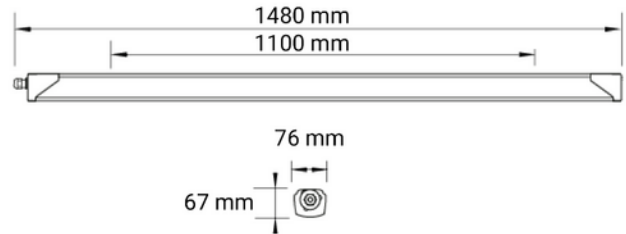

PRODUCT DATA SHEET

Base 6000lm 840 Opal 45W IP69K L=1480mm 3m cable PMMA
Art.no: 10254834

Lighting Solutions

Base 6000lm 840 Opal 45W IP69K L=1480mm 3m cable PMMA

ELECTRICAL DATA	
Protection Class (system)	1
Dimming (system)	None
Voltage (system) [V]	230V 50Hz

TECHNICAL DATA	
IK (system)	IK03
IP (system)	IP66-69K
Outdoor	Yes
Operating temperature (°C)	-25 - 35

**PRODUCT DATA SHEET**

Base 6000lm 840 Opal 45W IP69K L=1480mm 3m cable PMMA
Art.no: 10254834

Lighting Solutions

DRIVER	
Max load pr circuit - B10	15
Max load pr circuit - B16	24
Max load pr circuit - C10	25
Max load pr circuit - C16	40
Max load pr circuit - C20	50
Max load pr circuit - C25	62

DIMENSIONS	
Length (product) (mm)	1480.0
Width (product) (mm)	76.0
Height (product) (mm)	67.0
Weight (product) (kg)	2.3