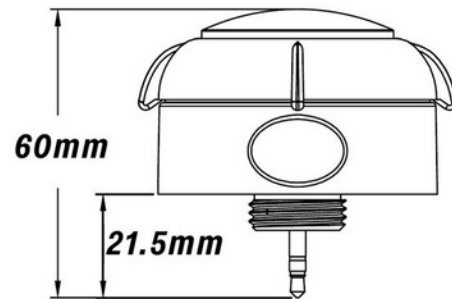

PRODUCT DATA SHEET
NWC Plug in High Bay Sensor
Art.no: 102550-NW-01

Lighting Solutions

NWC Plug in High Bay Sensor

IP40

With our advanced Norlux Wireless Connect technology, it has never been easier to make a luminaire smart! This solution will truly change the way you experience lighting. Save energy, increase safety, and create a pleasant atmosphere in an outstanding way. Experience a new standard of comfort and efficiency.

TECHNICAL DATA	
IP (system)	IP40
Operating temperature (°C)	-30 - 55

CONTROL SYSTEM	
CO2	No

DIMENSIONS	
Length (product) (mm)	66.0
Width (product) (mm)	66.0
Height (product) (mm)	60.0