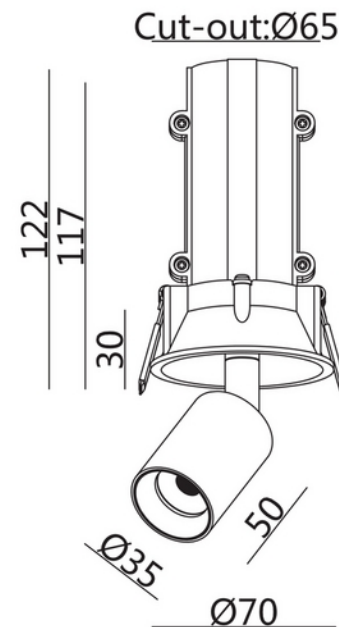

**FDV DOCUMENTATION**

Toro 480lm 927 24° 3W Ø65mm Quartz Bronze DALI

Art.no: 102870-24-27-ddd

*Lighting Solutions*

Toro 480lm 927 24° 3W Ø65mm Quartz Bronze DALI

SPECIFICATIONS	
Type of Dimming (system)	DALI2
IK	IK02
Operating temperature (°C)	45
Color Code	927
Lightsource Type	LED (built in)
Socket / Cap-Base	N/A
Lifetime (h)	L80: 100 000
MacAdam (SDCM)	3
Forward Voltage LED (max tp=25) (V)	10.0
Forward Voltage LED (min tp=65) (V)	7.5
Protection Class (driver)	2
Dimming (driver)	None
Constant current or voltage (CC or CV)	CC

**FDV DOCUMENTATION**

Toro 480lm 927 24° 3W Ø65mm Quartz Bronze DALI

Art.no: 102870-24-27-ddd

*Lighting Solutions*

SPECIFICATIONS	
CC (driver) [mA]	350
CC (forward voltage driver) (V)	24.0
Inrush current time (μ s)	38.4
Inrush current I _{max} (A)	2.34
Length (product) (mm)	80.0
Width (product) (mm)	80.0
Height (product) (mm)	122.0
Weight (product) (kg)	0.427777777777778
Diameter (product) (mm)	80.0
Color	Quartz Bronze
Mounting	Recessed
Connection (system)	QuickConnect
Emergency light (h)	No Emergency light
Emergency light testing	N/A