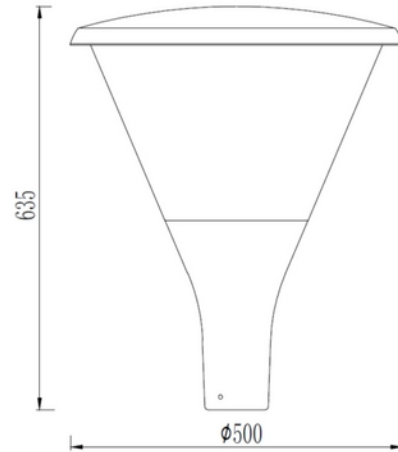

**PRODUCT DATA SHEET**

Mika29 Pole 4500lm 840 33W IP65 IK08 Antracite 6m Cable Asym

Art.no: 102945-5

*Lighting Solutions*

Mika29 Pole 4500lm 840 33W IP65 IK08 Antracite 6m Cable Asym

The Mika29 Pole is ideal for illuminating outdoor areas such as gardens, driveways, and parking lots. It creates an inviting atmosphere while providing excellent visibility and enhanced safety. With an anthracite grey color (RAL7016) and an IP65 protection rating, it is well-protected against dust and water. Additionally, the product has an IK08 impact resistance, making it extra durable and perfect for outdoor use.

DIMENSIONS	
Height (product) (mm)	635.0
Diameter (product) (mm)	500.0

MATERIALS AND SURFACES	
Color	Antracite
RAL Code	RAL7016
Corrosion Class	C4

PRODUCT DATA SHEET

Mika29 Pole 4500lm 840 33W IP65 IK08 Antracite 6m Cable Asym
Art.no: 102945-5