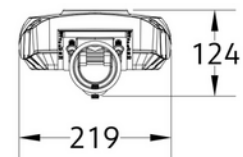

**FDV DOCUMENTATION**

Montana S 3/4GS30 6m cable

Art.no: 103021-30-GS-1

*Lighting Solutions*

Montana S 3/4GS30 6m cable

SPECIFICATIONS	
Operating temperature (°C)	50
Wind force (EPA) (m ²) at 0°	0.11
Forward Voltage LED (max tp=25) (V)	22.2
Forward Voltage LED (min tp=65) (V)	21.7
CC (driver) [mA]	1050
CC (forward voltage driver) (V)	57.0
Inrush current time (µs)	352.0
Inrush current I _{max} (A)	46.4
Length (product) (mm)	574.0
Width (product) (mm)	219.0
Height (product) (mm)	124.0
Weight (product) (kg)	4.9
Diameter (product) (mm)	76.0