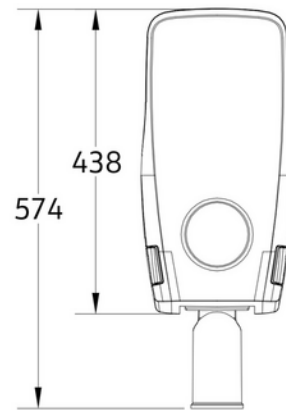

**FDV DOCUMENTATION**

Montana S 3/4GS30 6m cable

Art.no: 103021-30-GS-1

*Lighting Solutions*

Montana S 3/4GS30 6m cable

SPECIFICATIONS	
Operating temperature (°C)	50
Wind force (EPA) (m ²) at 0°	0.11
Forward Voltage LED (max tp=25) (V)	22.2
Forward Voltage LED (min tp=65) (V)	21.7
CC (driver) [mA]	1050
CC (forward voltage driver) (V)	57.0
Inrush current time (µs)	352.0
Inrush current I _{max} (A)	46.4
Length (product) (mm)	574.0
Width (product) (mm)	219.0
Height (product) (mm)	124.0
Weight (product) (kg)	4.9
Diameter (product) (mm)	76.0

FDV DOCUMENTATION
Montana S 3/4GS30 6m cable
Art.no: 103021-30-GS-1

Lighting Solutions