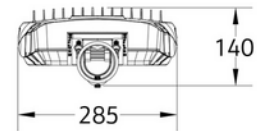

**FDV DOCUMENTATION**

Montana L 3BV150-Z 14m cable DALI

Art.no: 103052-150-BV-1

*Lighting Solutions*

Montana L 3BV150-Z 14m cable DALI

SPECIFICATIONS	
Operating temperature (°C)	50
Wind force (EPA) (m ²) at 0°	0.17
Forward Voltage LED (max tp=25) (V)	22.2
Forward Voltage LED (min tp=65) (V)	21.7
CC (driver) [mA]	1050
CC (forward voltage driver) (V)	236.0
Inrush current time (µs)	196.0
Inrush current I _{max} (A)	90.5
Length (product) (mm)	695.0
Width (product) (mm)	285.0
Height (product) (mm)	140.0
Weight (product) (kg)	9.0
Diameter (product) (mm)	76.0