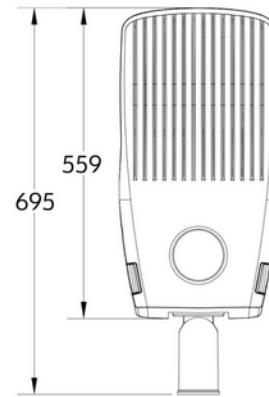

**FDV DOCUMENTATION**

Montana L 3BV150-Z 14m cable DALI

Art.no: 103052-150-BV-1

*Lighting Solutions*

Montana L 3BV150-Z 14m cable DALI

SPECIFICATIONS	
Operating temperature (°C)	50
Wind force (EPA) (m ²) at 0°	0.17
Forward Voltage LED (max tp=25) (V)	22.2
Forward Voltage LED (min tp=65) (V)	21.7
CC (driver) [mA]	1050
CC (forward voltage driver) (V)	236.0
Inrush current time (µs)	196.0
Inrush current I _{max} (A)	90.5
Length (product) (mm)	695.0
Width (product) (mm)	285.0
Height (product) (mm)	140.0
Weight (product) (kg)	9.0
Diameter (product) (mm)	76.0