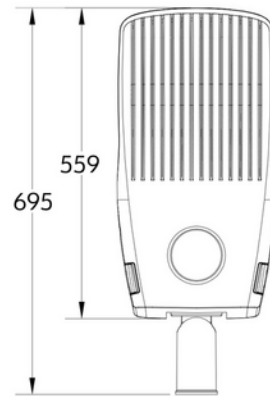

**FDV DOCUMENTATION**

Montana L 3.22BV120-Z 12m cable DALI

Art.no: 103053-120-BV-1

*Lighting Solutions*

## Montana L 3.22BV120-Z 12m cable DALI

| SPECIFICATIONS                           |       |
|--|-------|
| Operating temperature (°C)               | 50    |
| Wind force (EPA) (m <sup>2</sup> ) at 0° | 0.17  |
| Forward Voltage LED (max tp=25) (V)      | 22.2  |
| Forward Voltage LED (min tp=65) (V)      | 21.7  |
| CC (driver) [mA]                         | 700   |
| CC (forward voltage driver) (V)          | 266.0 |
| Inrush current time (µs)                 | 172.0 |
| Inrush current I <sub>max</sub> (A)      | 93.0  |
| Length (product) (mm)                    | 695.0 |
| Width (product) (mm)                     | 285.0 |
| Height (product) (mm)                    | 140.0 |
| Weight (product) (kg)                    | 8.8   |
| Diameter (product) (mm)                  | 76.0  |