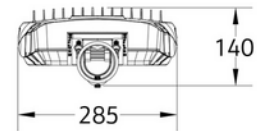

## Montana L 3.22BV120-Z 12m cable DALI

| SPECIFICATIONS                           |       |
|--|-------|
| Operating temperature (°C)               | 50    |
| Wind force (EPA) (m <sup>2</sup> ) at 0° | 0.17  |
| Forward Voltage LED (max tp=25) (V)      | 22.2  |
| Forward Voltage LED (min tp=65) (V)      | 21.7  |
| CC (driver) [mA]                         | 700   |
| CC (forward voltage driver) (V)          | 266.0 |
| Inrush current time (µs)                 | 172.0 |
| Inrush current I <sub>max</sub> (A)      | 93.0  |
| Length (product) (mm)                    | 695.0 |
| Width (product) (mm)                     | 285.0 |
| Height (product) (mm)                    | 140.0 |
| Weight (product) (kg)                    | 8.8   |
| Diameter (product) (mm)                  | 76.0  |