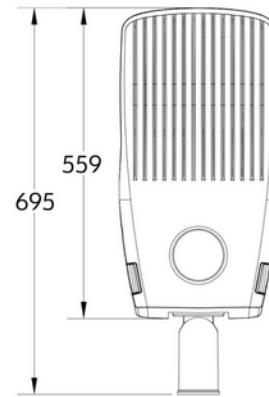

**FDV DOCUMENTATION**

Montana L 3.22BV150-Z 14m cable DALI

Art.no: 103053-150-BV-1

*Lighting Solutions*

Montana L 3.22BV150-Z 14m cable DALI

SPECIFICATIONS	
Operating temperature (°C)	50
Wind force (EPA) (m ²) at 0°	0.17
Forward Voltage LED (max tp=25) (V)	22.2
Forward Voltage LED (min tp=65) (V)	21.7
CC (driver) [mA]	1050
CC (forward voltage driver) (V)	236.0
Inrush current time (µs)	196.0
Inrush current I _{max} (A)	90.5
Length (product) (mm)	695.0
Width (product) (mm)	285.0
Height (product) (mm)	140.0
Weight (product) (kg)	9.0
Diameter (product) (mm)	76.0

FDV DOCUMENTATION

Montana L 3.22BV150-Z 14m cable DALI

Art.no: 103053-150-BV-1

Lighting Solutions