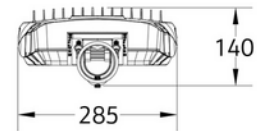

**FDV DOCUMENTATION**

Montana L 3.22BV150-Z 14m cable DALI

Art.no: 103053-150-BV-1

*Lighting Solutions*

Montana L 3.22BV150-Z 14m cable DALI

SPECIFICATIONS	
Operating temperature (°C)	50
Wind force (EPA) (m ²) at 0°	0.17
Forward Voltage LED (max tp=25) (V)	22.2
Forward Voltage LED (min tp=65) (V)	21.7
CC (driver) [mA]	1050
CC (forward voltage driver) (V)	236.0
Inrush current time (µs)	196.0
Inrush current I _{max} (A)	90.5
Length (product) (mm)	695.0
Width (product) (mm)	285.0
Height (product) (mm)	140.0
Weight (product) (kg)	9.0
Diameter (product) (mm)	76.0