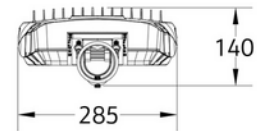

**FDV DOCUMENTATION**

Montana L 3.22IBH150-Z 8m cable DALI

Art.no: 103053-150-IBH-1

*Lighting Solutions*

Montana L 3.22IBH150-Z 8m cable DALI

SPECIFICATIONS	
Operating temperature (°C)	50
Wind force (EPA) (m ²) at 0°	0.17
Forward Voltage LED (max tp=25) (V)	22.2
Forward Voltage LED (min tp=65) (V)	21.7
CC (driver) [mA]	1050
CC (forward voltage driver) (V)	236.0
Inrush current time (µs)	196.0
Inrush current I _{max} (A)	90.5
Length (product) (mm)	695.0
Width (product) (mm)	285.0
Height (product) (mm)	140.0
Weight (product) (kg)	8.2
Diameter (product) (mm)	76.0