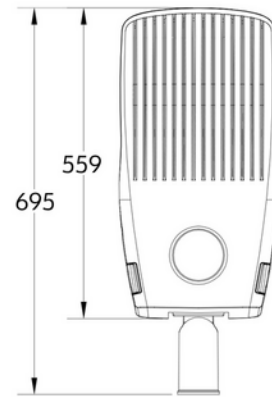

**FDV DOCUMENTATION**

Montana L 3.22IBH150-Z 8m cable DALI

Art.no: 103053-150-IBH-1

*Lighting Solutions*

Montana L 3.22IBH150-Z 8m cable DALI

SPECIFICATIONS	
Operating temperature (°C)	50
Wind force (EPA) (m ²) at 0°	0.17
Forward Voltage LED (max tp=25) (V)	22.2
Forward Voltage LED (min tp=65) (V)	21.7
CC (driver) [mA]	1050
CC (forward voltage driver) (V)	236.0
Inrush current time (µs)	196.0
Inrush current I _{max} (A)	90.5
Length (product) (mm)	695.0
Width (product) (mm)	285.0
Height (product) (mm)	140.0
Weight (product) (kg)	8.2
Diameter (product) (mm)	76.0