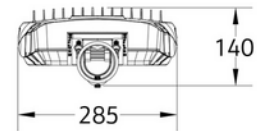

**FDV DOCUMENTATION**

Montana L 3.22IBV150-Z 8m cable DALI

Art.no: 103053-150-IBV-1

*Lighting Solutions*

Montana L 3.22IBV150-Z 8m cable DALI

SPECIFICATIONS	
Operating temperature (°C)	50
Wind force (EPA) (m ²) at 0°	0.17
Forward Voltage LED (max tp=25) (V)	22.2
Forward Voltage LED (min tp=65) (V)	21.7
CC (driver) [mA]	1050
CC (forward voltage driver) (V)	236.0
Inrush current time (µs)	196.0
Inrush current I _{max} (A)	90.5
Length (product) (mm)	695.0
Width (product) (mm)	285.0
Height (product) (mm)	140.0
Weight (product) (kg)	8.2
Diameter (product) (mm)	76.0