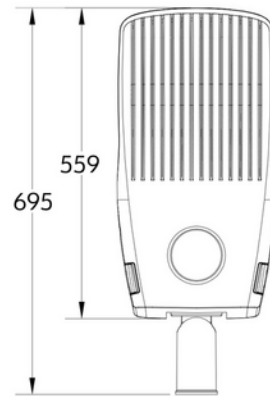

**FDV DOCUMENTATION**

Montana L 3.22IBV150-Z 8m cable DALI

Art.no: 103053-150-IBV-1

*Lighting Solutions*

Montana L 3.22IBV150-Z 8m cable DALI

SPECIFICATIONS	
Operating temperature (°C)	50
Wind force (EPA) (m ²) at 0°	0.17
Forward Voltage LED (max tp=25) (V)	22.2
Forward Voltage LED (min tp=65) (V)	21.7
CC (driver) [mA]	1050
CC (forward voltage driver) (V)	236.0
Inrush current time (µs)	196.0
Inrush current I _{max} (A)	90.5
Length (product) (mm)	695.0
Width (product) (mm)	285.0
Height (product) (mm)	140.0
Weight (product) (kg)	8.2
Diameter (product) (mm)	76.0