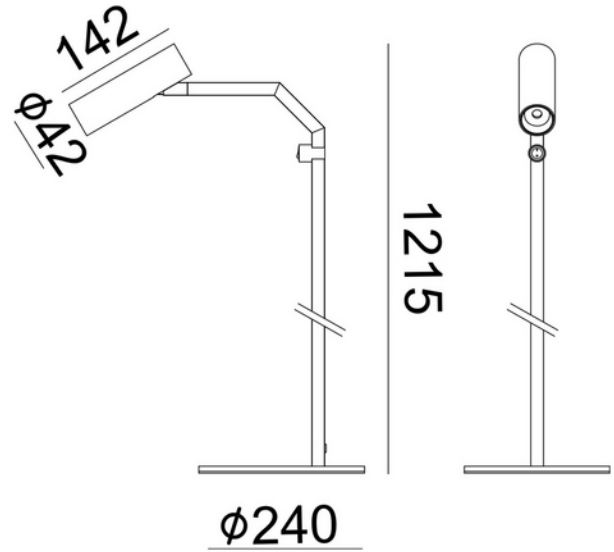

**FDV DOCUMENTATION**

Tania Slim Floor 927 34° 5W On/Off button Brushed Brass  
 Art.no: 103190-34-21

*Lighting Solutions*

## Tania Slim Floor 927 34° 5W On/Off button Brushed Brass

SPECIFICATIONS	
Socket / Cap-Base	N/A
Length (product) (mm)	1215.0
Width (product) (mm)	240.0
Height (product) (mm)	240.0
Diameter (product) (mm)	42.0
Connection (system)	2m cable m/ Euro