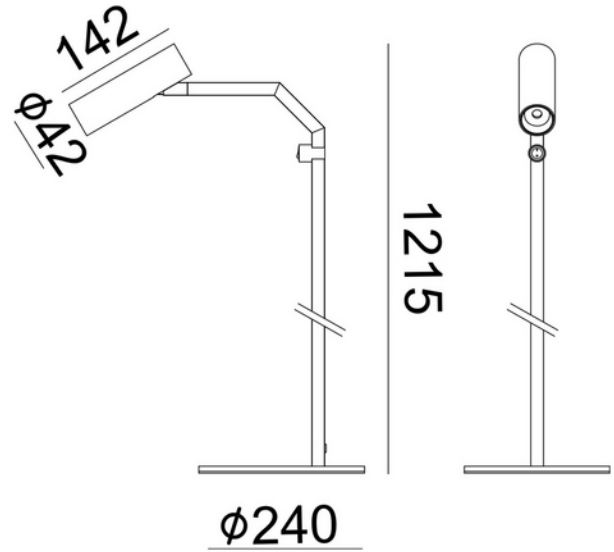

**PRODUCT DATA SHEET**

Tania Slim Floor 927 34° 5W On/Off button Brushed Brass
 Art.no: 103190-34-21

*Lighting Solutions*

Tania Slim Floor 927 34° 5W On/Off button Brushed Brass

ELECTRICAL DATA	
Protection Class (system)	2
Dimming (system)	None
Voltage (system) [V]	230V 50Hz
Lightsource Max. Power (W) if Socket	5.87

TECHNICAL DATA	
IK (system)	IK01
IP (system)	IP20
Outdoor	No

PHOTOMETRIC DATA	
Efficacy (system) (lm/W)	76
CRI / Ra (>=)	90

**PRODUCT DATA SHEET**

Tania Slim Floor 927 34° 5W On/Off button Brushed Brass
Art.no: 103190-34-21

DIMENSIONS	
Length (product) (mm)	1215.0
Width (product) (mm)	240.0
Height (product) (mm)	240.0
Diameter (product) (mm)	42.0

MATERIALS AND SURFACES	
Color	Brushed Brass
Corrosion Class	C2

INSTALLATION AND CONNECTION	
Areas of use	Inndoor, Cottage, Hotel, Residence, Restaurant
Mounting	Floor
Connection (system)	2m cable m/ Euro