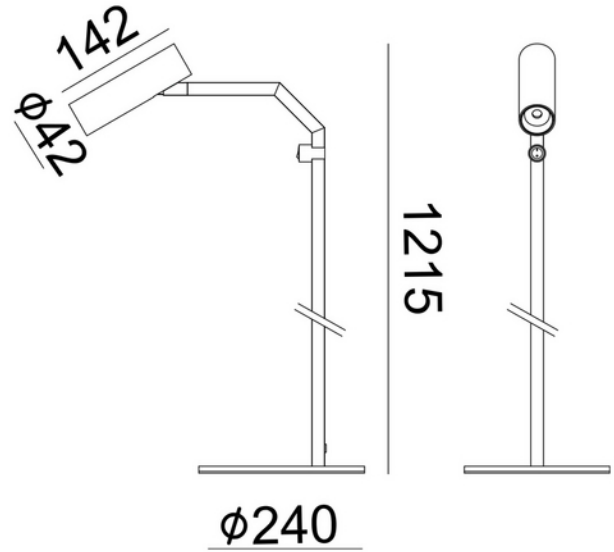

**FDV DOCUMENTATION**

Tania Slim Floor 927 34° 5W On/Off button Brushed Titanium  
Art.no: 103190-34-22

*Lighting Solutions*

## Tania Slim Floor 927 34° 5W On/Off button Brushed Titanium

SPECIFICATIONS	
Socket / Cap-Base	N/A
Connection (system)	2m cable m/ Euro