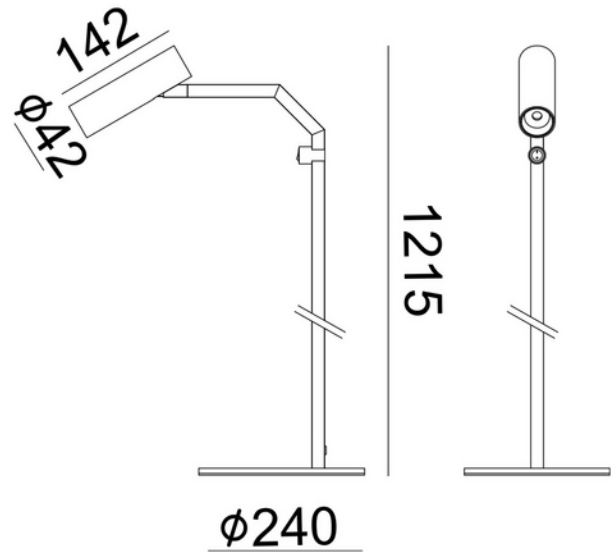

**PRODUCT DATA SHEET**

Tania Slim Floor 927 34° 5W On/Off button Brushed Titanium  
Art.no: 103190-34-22

*Lighting Solutions*

## Tania Slim Floor 927 34° 5W On/Off button Brushed Titanium

ELECTRICAL DATA	
Protection Class (system)	2
Dimming (system)	None
Voltage (system) [V]	230V 50Hz

TECHNICAL DATA	
IK (system)	IK01
IP (system)	IP20
Outdoor	No

PHOTOMETRIC DATA	
Efficacy (system) (lm/W)	76

**PRODUCT DATA SHEET**

Tania Slim Floor 927 34° 5W On/Off button Brushed Titanium  
Art.no: 103190-34-22

*Lighting Solutions*

PHOTOMETRIC DATA	
CRI / Ra ( $\geq$ )	90
CCT (Color Temperature) (K)	2700
Color Code	927
Lightsource Type	LED (built in)
Socket / Cap-Base	N/A
Lens (Diffuser)	Clear
Lifetime (h)	L80B10: 100 000

MATERIALS AND SURFACES	
Color	Brushed Titan.

INSTALLATION AND CONNECTION	
Areas of use	Inndoor, Cottage, Hotel, Residence, Restaurant
Mounting	Floor
Connection (system)	2m cable m/ Euro

ENERGY AND CERTIFICATIONS	
CE mark	Yes