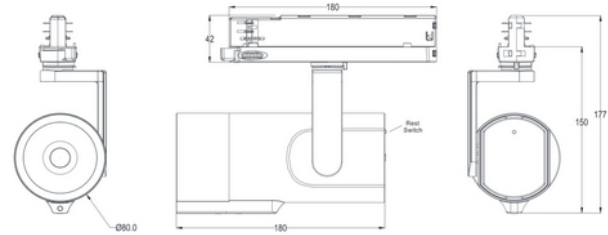

PRODUCT DATA SHEET

NSW K Pro Dual AiColor+People Counting 35W 24° 3-Cir BK

Art.no: 103250-24-2

Lighting Solutions

NSW K Pro Dual AiColor+People Counting 35W 24° 3-Cir BK

This series is the second generation of AIoT spotlight products that revolutionize the retail lighting industry. The design is compact and elegant and more cost-effective. The series covers nearly five different installation types two sizes and four light distributions. These lamps are developed to provide a personalized shopping experience and insights into the store environment.

**PRODUCT DATA SHEET**

NSW K Pro Dual AlColor+People Counting 35W 24° 3-Cir BK

Art.no: 103250-24-2

*Lighting Solutions*

PHOTOMETRIC DATA	
Efficacy (system) (lm/W)	65
CRI / Ra (>=)	90
CCT (Color Temperature) (K)	2700-6500K
Color Code	RGBW
Lightsource Type	LED (built in)
Lens (Diffuser)	Lens
Lifetime (h)	L80B10: 72 000
MacAdam (SDCM)	3
UGR (<=)	10
Manufacturer (light source)	Ledteen
Forward Voltage LED (max tp=25) (V)	36.0
Driftspenning LED (min tp=65) (V)	36.0

DRIVER	
Manufacturer (driver)	Kinglumi
Flicker-free	Yes

CONTROL SYSTEM	
Mesh	Yes
System	NSW

DIMENSIONS	
Width (product) (mm)	80.0
Height (product) (mm)	180.0
Weight (product) (kg)	1.0
Diameter (product) (mm)	80.0