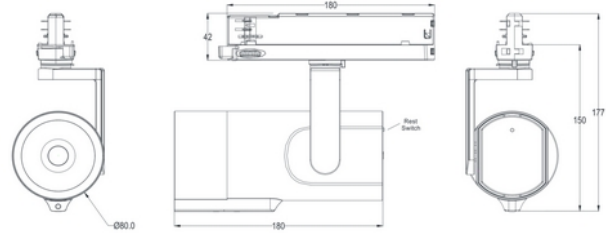

**FDV DOCUMENTATION**

NSW K Pro Dual AiColor+People Counting 35W 24° 3-Cir WH

Art.no: 103250-24-3

*Lighting Solutions*

NSW K Pro Dual AiColor+People Counting 35W 24° 3-Cir WH

SPECIFICATIONS	
Operating temperature (°C)	30
Forward Voltage LED (max tp=25) (V)	36.0
Forward Voltage LED (min tp=65) (V)	36.0
Width (product) (mm)	80.0
Height (product) (mm)	180.0
Weight (product) (kg)	1.0
Diameter (product) (mm)	80.0