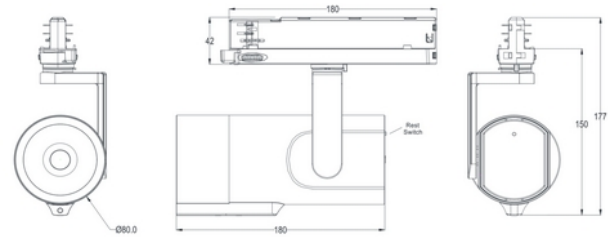

PRODUCT DATA SHEET

NSW K Pro Dual AiColor+People Counting 35W 24° 3-Cir WH
Art.no: 103250-24-3

Lighting Solutions

NSW K Pro Dual AiColor+People Counting 35W 24° 3-Cir WH

This series is the second generation of AIoT spotlight products that revolutionize the retail lighting industry. The design is compact and elegant and more cost-effective. The series covers nearly five different installation types two sizes and four light distributions. These lamps are developed to provide a personalized shopping experience and insights into the store environment.

**PRODUCT DATA SHEET**

NSW K Pro Dual AiColor+People Counting 35W 24° 3-Cir WH

Art.no: 103250-24-3

*Lighting Solutions*

PHOTOMETRIC DATA	
Efficacy (system) (lm/W)	65
CRI / Ra (>=)	90
CCT (Color Temperature) (K)	2700-6500K
Color Code	RGBW
Lightsource Type	LED (built in)
Lens (Diffuser)	Lens
Lifetime (h)	L80B10: 72 000
MacAdam (SDCM)	3
UGR (<=)	10
Manufacturer (light source)	Ledteen
Forward Voltage LED (max tp=25) (V)	36.0
Driftspenning LED (min tp=65) (V)	36.0

DRIVER	
Manufacturer (driver)	Kinglumi
Flicker-free	Yes

DIMENSIONS	
Width (product) (mm)	80.0
Height (product) (mm)	180.0
Weight (product) (kg)	1.0
Diameter (product) (mm)	80.0

MATERIALS AND SURFACES	
Color	White
Corrosion Class	C1