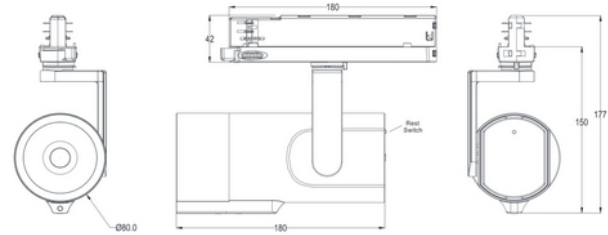

**FDV DOCUMENTATION**

NSW K Pro Dual AIColor+People Counting 35W 36° 3-Cir BK

Art.no: 103250-36-2

*Lighting Solutions*

NSW K Pro Dual AIColor+People Counting 35W 36° 3-Cir BK

**FUNCTIONALITY DESCRIPTION**

NSW K Pro Dual AIColor+People Counting 35W 36° 3-Cir BK is an intelligent spotlight primarily designed to deliver efficient and customizable lighting for retail environments. It offers a brightness of 2500 lumens and a 36° beam angle, making it ideal for highlighting products in store settings. Additional features include a smooth dimming function controllable via AIOT or app (Bluetooth connected), as well as data-driven insights for store analytics, including heat maps and people counting. It is easy to install on ceilings or tracks and provides a unique combination of lighting and analytics to enhance the customer experience.

MAINTENANCE

No maintenance requirements

SPECIFICATIONS	
Maintenance	No maintenance requirements
Operating temperature (°C)	30
Forward Voltage LED (max tp=25) (V)	36.0
Forward Voltage LED (min tp=65) (V)	36.0
Length (product) (mm)	485.0

**FDV DOCUMENTATION**

NSW K Pro Dual AlColor+People Counting 35W 36° 3-Cir BK

Art.no: 103250-36-2

*Lighting Solutions*

SPECIFICATIONS	
Width (product) (mm)	80.0
Height (product) (mm)	180.0
Weight (product) (kg)	1.0
Diameter (product) (mm)	80.0