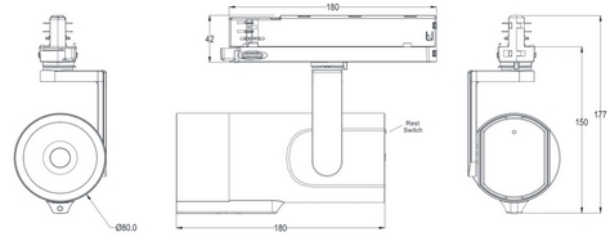

**PRODUCT DATA SHEET**

NSW K Pro Dual AiColor+People Counting 35W 36° 3-Cir BK  
Art.no: 103250-36-2

*Lighting Solutions*

## NSW K Pro Dual AiColor+People Counting 35W 36° 3-Cir BK

This series is the second generation of AIoT spotlight products that revolutionize the retail lighting industry. The design is compact and elegant and more cost-effective. The series covers nearly five different installation types two sizes and four light distributions. These lamps are developed to provide a personalized shopping experience and insights into the store environment.

DRIVER	
Manufacturer (driver)	Kinglumi
Flicker-free	Yes

DIMENSIONS	
Length (product) (mm)	485.0
Width (product) (mm)	80.0
Height (product) (mm)	180.0
Weight (product) (kg)	1.0
Diameter (product) (mm)	80.0