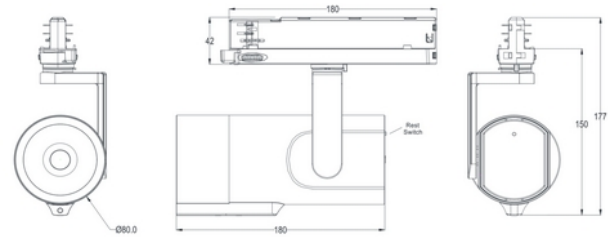

**PRODUCT DATA SHEET**

NSW K Pro Dual AiColor+People Counting 35W 36° 3-Cir WH
 Art.no: 103250-36-3

*Lighting Solutions*

NSW K Pro Dual AiColor+People Counting 35W 36° 3-Cir WH

This series is the second generation of AIoT spotlight products that revolutionize the retail lighting industry. The design is compact and elegant and more cost-effective. The series covers nearly five different installation types two sizes and four light distributions. These lamps are developed to provide a personalized shopping experience and insights into the store environment.

**PRODUCT DATA SHEET**

NSW K Pro Dual AiColor+People Counting 35W 36° 3-Cir WH

Art.no: 103250-36-3

*Lighting Solutions*

PHOTOMETRIC DATA	
Efficacy (system) (lm/W)	65
CRI / Ra (>=)	90
CCT (Color Temperature) (K)	2700-6500K
Color Code	RGBW
Lightsource Type	LED (built in)
Lens (Diffuser)	Lens
Lifetime (h)	L80B10: 72 000
MacAdam (SDCM)	3
UGR (<=)	10
Manufacturer (light source)	Ledteen
Forward Voltage LED (max tp=25) (V)	36.0
Driftspenning LED (min tp=65) (V)	36.0

DRIVER	
Manufacturer (driver)	Kinglumi
Flicker-free	Yes

CONTROL SYSTEM	
Mesh	Yes
System	NSW

DIMENSIONS	
Width (product) (mm)	80.0
Height (product) (mm)	180.0
Weight (product) (kg)	1.0
Diameter (product) (mm)	80.0