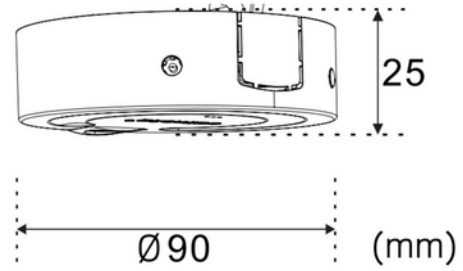

**PRODUCT DATA SHEET**NSW Smart Sensor Surface 3in1: PC/HM/AS BK  
Art.no: 103261-2*Lighting Solutions*

## NSW Smart Sensor Surface 3in1: PC/HM/AS BK

Norlux Smart Wireless Smart Sensor Surface 3in1 is an intelligent solution for stores looking to optimize lighting and analyze customer flow. It is perfectly suited for retail, where effective light management can impact the customer experience and increase sales.

The sensor offers features such as heat mapping customer counting and automatic scene function. With a detection angle of 120 degrees and a detection range from 3m to 4m height it covers large areas. Power supply via PoE or 12V DC provides flexibility in installation.

NSW Smart Sensor Surface 3in1: PC/HM/AS BK

Art.no: 103261-2

*Lighting Solutions*

DIMENSIONS	
Width (product) (mm)	90.0
Height (product) (mm)	28.0

MATERIALS AND SURFACES	
Color	Black

ENERGY AND CERTIFICATIONS	
CE mark	Yes