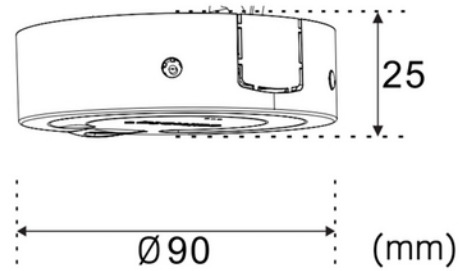

**PRODUCT DATA SHEET**

NSW Smart Sensor Recessed 3in1: PC/HM/AS BK

Art.no: 103262-2

*Lighting Solutions*

NSW Smart Sensor Recessed 3in1: PC/HM/AS BK

IP20

Norlux Smart Wireless Smart Sensor Surface 3in1 is an intelligent solution for stores looking to optimize lighting and analyze customer flow. It is ideal for retail where effective light management can influence the customer experience and increase sales.

The sensor offers functionalities such as heatmapping customer counting and automatic scene function. With a detection angle of 120° and a detection range from 3m to 4m height it covers large areas. 12V DC power supply and built-in radar that detects movement in the dark.

The product has an IP20 classification.

TECHNICAL DATA	
IP (system)	IP20
Operating temperature (°C)	0 - 35

CONTROL SYSTEM	
System	NSW

DIMENSIONS	
Width (product) (mm)	85.0
Height (product) (mm)	52.0

PRODUCT DATA SHEET