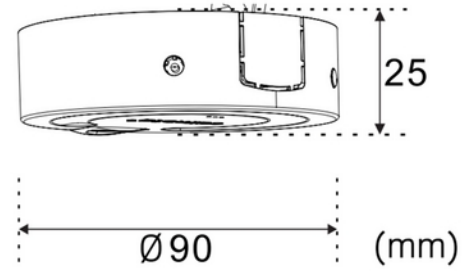

## NSW Smart Sensor Recessed 3in1: PC/HM/AS WH

IP20

Norlux Smart Wireless Smart Sensor Surface 3in1 is an intelligent solution for stores looking to optimize lighting and analyze customer flow. It is ideal for retail where effective light management can influence the customer experience and increase sales.

The sensor offers functionalities such as heatmapping customer counting and automatic scene function. With a detection angle of 120° and a detection range from 3m to 4m height it covers large areas. 12V DC power supply and built-in radar that detects movement in the dark.

The product has an IP20 classification.

TECHNICAL DATA	
IP (system)	IP20
Operating temperature (°C)	0 - 35

CONTROL SYSTEM	
System	NSW

DIMENSIONS	
Width (product) (mm)	85.0
Height (product) (mm)	52.0

**PRODUCT DATA SHEET**