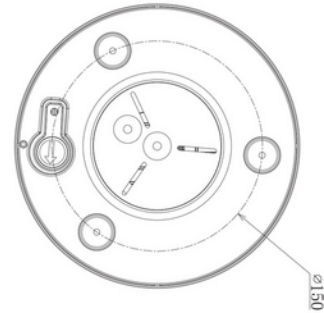

PRODUCT DATA SHEET

Surface frame for NDL190-A Ø203*142mm WH

Art.no: 103270-01

Lighting Solutions

Surface frame for NDL190-A Ø203*142mm WH

TECHNICAL DATA

Outdoor

No

MATERIALS AND SURFACES

Color

White