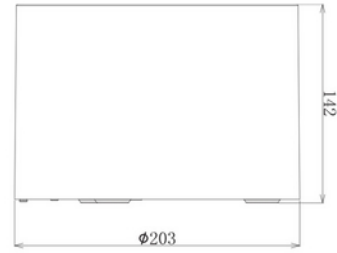

PRODUCT DATA SHEET

Surface frame for NDL190-A Ø203*142mm WH

Art.no: 103270-01

Lighting Solutions

Surface frame for NDL190-A Ø203*142mm WH

TECHNICAL DATA

Outdoor

No