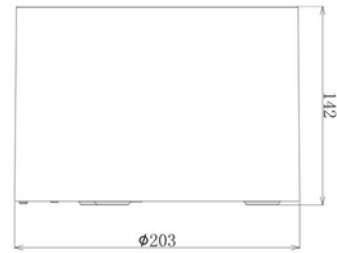

FDV DOCUMENTATION
Surface frame for NDL190-A Ø203*142mm BK
Art.no: 103270-02

Lighting Solutions

Surface frame for NDL190-A Ø203*142mm BK