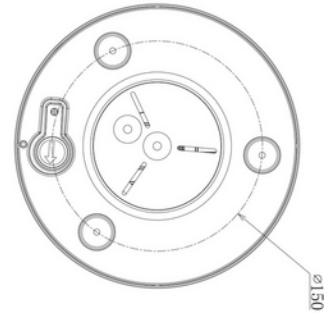

FDV DOCUMENTATION
Surface frame for NDL190-A Ø203*142mm BK
Art.no: 103270-02

Lighting Solutions

Surface frame for NDL190-A Ø203*142mm BK