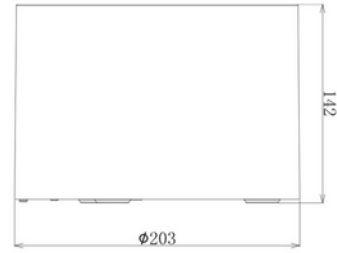

PRODUCT DATA SHEET

Surface frame for NDL190-A Ø203*142mm BK
Art.no: 103270-02

Lighting Solutions

Surface frame for NDL190-A Ø203*142mm BK

Surface frame for NDL190-A

TECHNICAL DATA	
Outdoor	No

MATERIALS AND SURFACES	
Color	Black