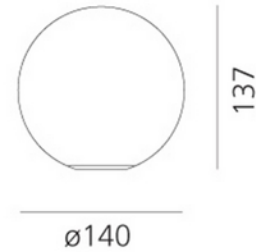

**PRODUCT DATA SHEET**

Dioscuri table 14

Art.no: 1034110A

*Lighting Solutions*

Dioscuri table 14

Polycarbonate base with steel ballast; acid-etched blown glass diffuser

ELECTRICAL DATA	
Protection Class (system)	2
Dimming (system)	Light bulb dependent
Voltage (system) [V]	230V 50Hz

TECHNICAL DATA	
IP (system)	IP20
Outdoor	No

PHOTOMETRIC DATA	
Color Code	827
Lightsource Type	Lightsource not included
Socket / Cap-Base	E14

**PRODUCT DATA SHEET**

Dioscuri table 14

Art.no: 1034110A

*Lighting Solutions***PHOTOMETRIC DATA**

Lens (Diffuser)	Opal
-----------------	------

DIMENSIONS

Width (product) (mm)	140.0
Height (product) (mm)	137.0

MATERIALS AND SURFACES

Color	White
-------	-------

INSTALLATION AND CONNECTION

Areas of use	Cottage, Hotel, Residence
Mounting	Table
Connection (system)	Terminal