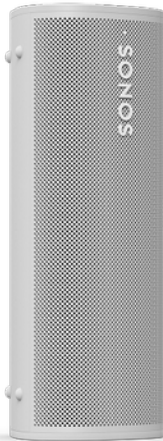

PRODUCT DATA SHEET
Sonos ROAM, Bluetooth Speaker WH
Art.no: 10361988

Lighting Solutions

Sonos ROAM, Bluetooth Speaker WH

Get great sound for your size - at home and on the go - with this lightweight, portable smart speaker ready for outdoor use. Get hours of music, radio, audiobooks and more from all your favorite services, thanks to the long battery life of Roam's rechargeable battery. Listen at home with Wi-Fi and control the sound easily with the Sonos app, your voice, your TV remote control or Apple AirPlay 2. Use Bluetooth® on the go and outdoors. Add more Sonos speakers around the home for listening in multiple rooms. Everything works together over Wi-Fi.

DIMENSIONS	
Length (product) (mm)	60.0
Width (product) (mm)	62.0
Height (product) (mm)	168.0
Weight (product) (kg)	0.4

MATERIALS AND SURFACES	
Color	White