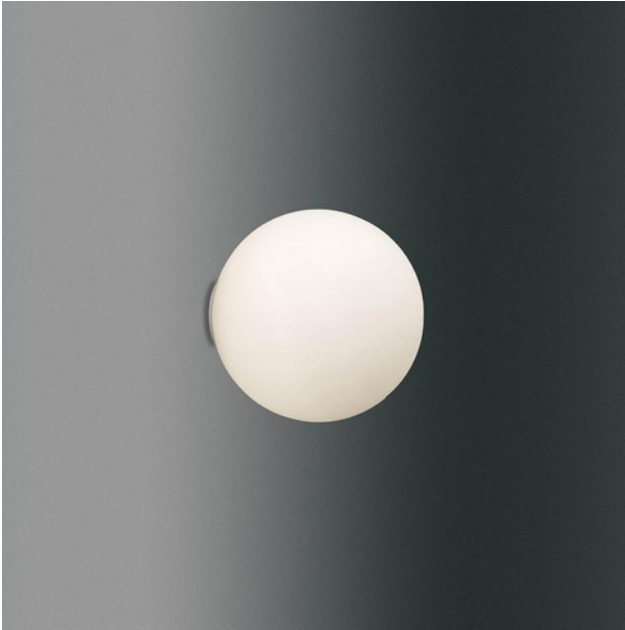

PRODUCT DATA SHEET
Dioscuri wall/ceiling 14 (E14)
Art.no: 1039110A

Lighting Solutions

Dioscuri wall/ceiling 14 (E14)

Thermoplastic resin ceiling support; acid-etched blown glass diffuser. IP44 rating

ELECTRICAL DATA	
Protection Class (system)	2
Dimming (system)	Light bulb dependent
Voltage (system) [V]	230V 50Hz

TECHNICAL DATA	
IP (system)	IP44
Outdoor	No

PHOTOMETRIC DATA	
Color Code	827
Lightsource Type	Lightsource not included
Socket / Cap-Base	E14

PRODUCT DATA SHEET
Dioscuri wall/ceiling 14 (E14)
Art.no: 1039110A

Lighting Solutions

PHOTOMETRIC DATA

Lens (Diffuser)	Opal
-----------------	------

DIMENSIONS

Width (product) (mm)	140.0
Height (product) (mm)	132.0

MATERIALS AND SURFACES

Color	White
-------	-------

INSTALLATION AND CONNECTION