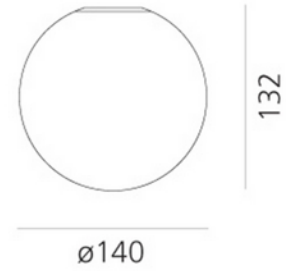

PRODUCT DATA SHEET
Dioscuri wall/ceiling 14 (E14)
Art.no: 1039110A

Lighting Solutions

Dioscuri wall/ceiling 14 (E14)

Thermoplastic resin ceiling support; acid-etched blown glass diffuser. IP44 rating

ELECTRICAL DATA	
Protection Class (system)	2
Dimming (system)	Light bulb dependent
Voltage (system) [V]	230V 50Hz

TECHNICAL DATA	
IP (system)	IP44
Outdoor	No

PHOTOMETRIC DATA	
Color Code	827
Lightsource Type	Lightsource not included
Socket / Cap-Base	E14

PRODUCT DATA SHEET
Dioscuri wall/ceiling 14 (E14)
Art.no: 1039110A

Lighting Solutions

PHOTOMETRIC DATA

Lens (Diffuser)	Opal
-----------------	------

DIMENSIONS

Width (product) (mm)	140.0
Height (product) (mm)	132.0

MATERIALS AND SURFACES

Color	White
-------	-------

INSTALLATION AND CONNECTION