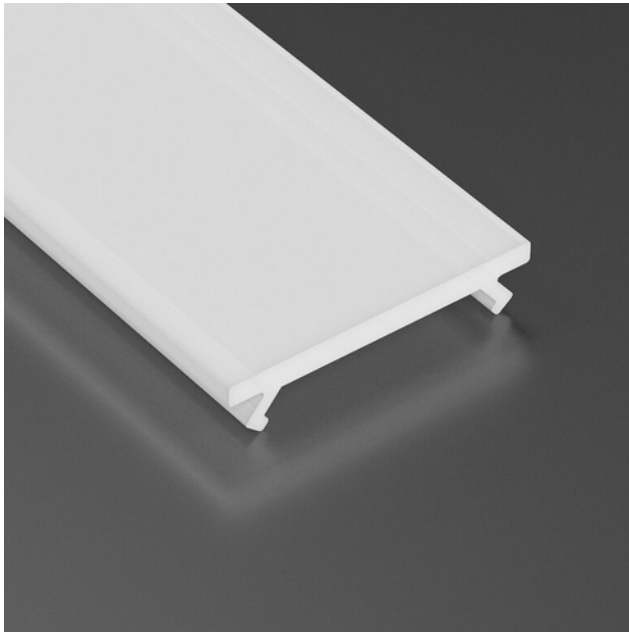

FDV DOCUMENTATION
Cover milky PC basic 2,02m
Art.no: 11-3011-20

Lighting Solutions

Cover milky PC basic 2,02m

SPECIFICATIONS

Length (product) (mm)	2020.0
-----------------------	--------