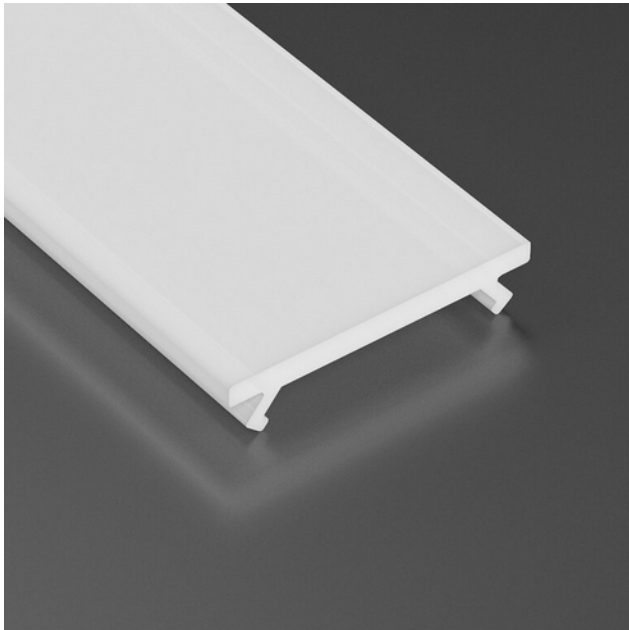

PRODUCT DATA SHEET
Cover milky PC basic 2,02m
Art.no: 11-3011-20

Lighting Solutions

Cover milky PC basic 2,02m

TECHNICAL DATA	
Outdoor	No

DIMENSIONS	
Length (product) (mm)	2020.0

MATERIALS AND SURFACES	
Color	Milky