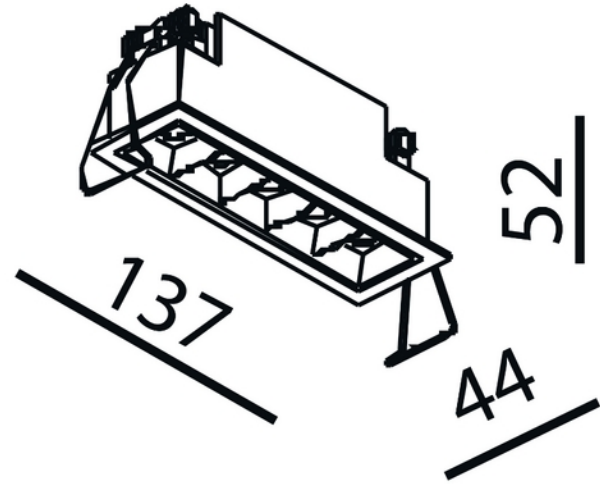

130x36mm

## Cold 5 Front Ring Black

CE

SPECIFICATIONS	
Length (product) (mm)	123.0
Width (product) (mm)	30.0
Height (product) (mm)	11.0
Weight (product) (kg)	0.05