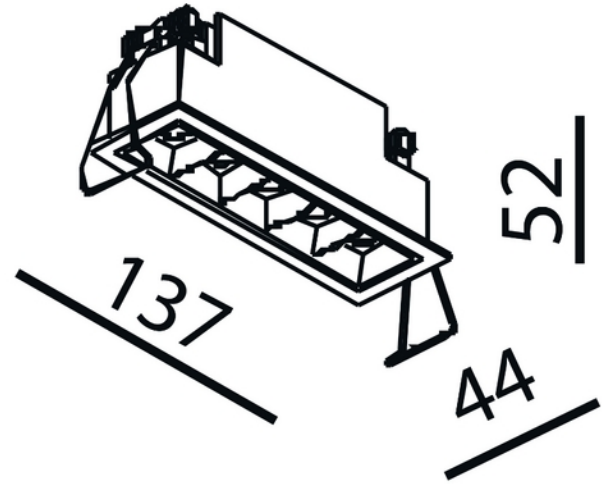

PRODUCT DATA SHEET
Cold 5 Front Ring Black
Art.no: 1107-2

Lighting Solutions

130x36mm

Cold 5 Front Ring Black

CE

Black front ring for Cold 5

DIMENSIONS	
Length (product) (mm)	123.0
Width (product) (mm)	30.0
Height (product) (mm)	11.0
Weight (product) (kg)	0.05